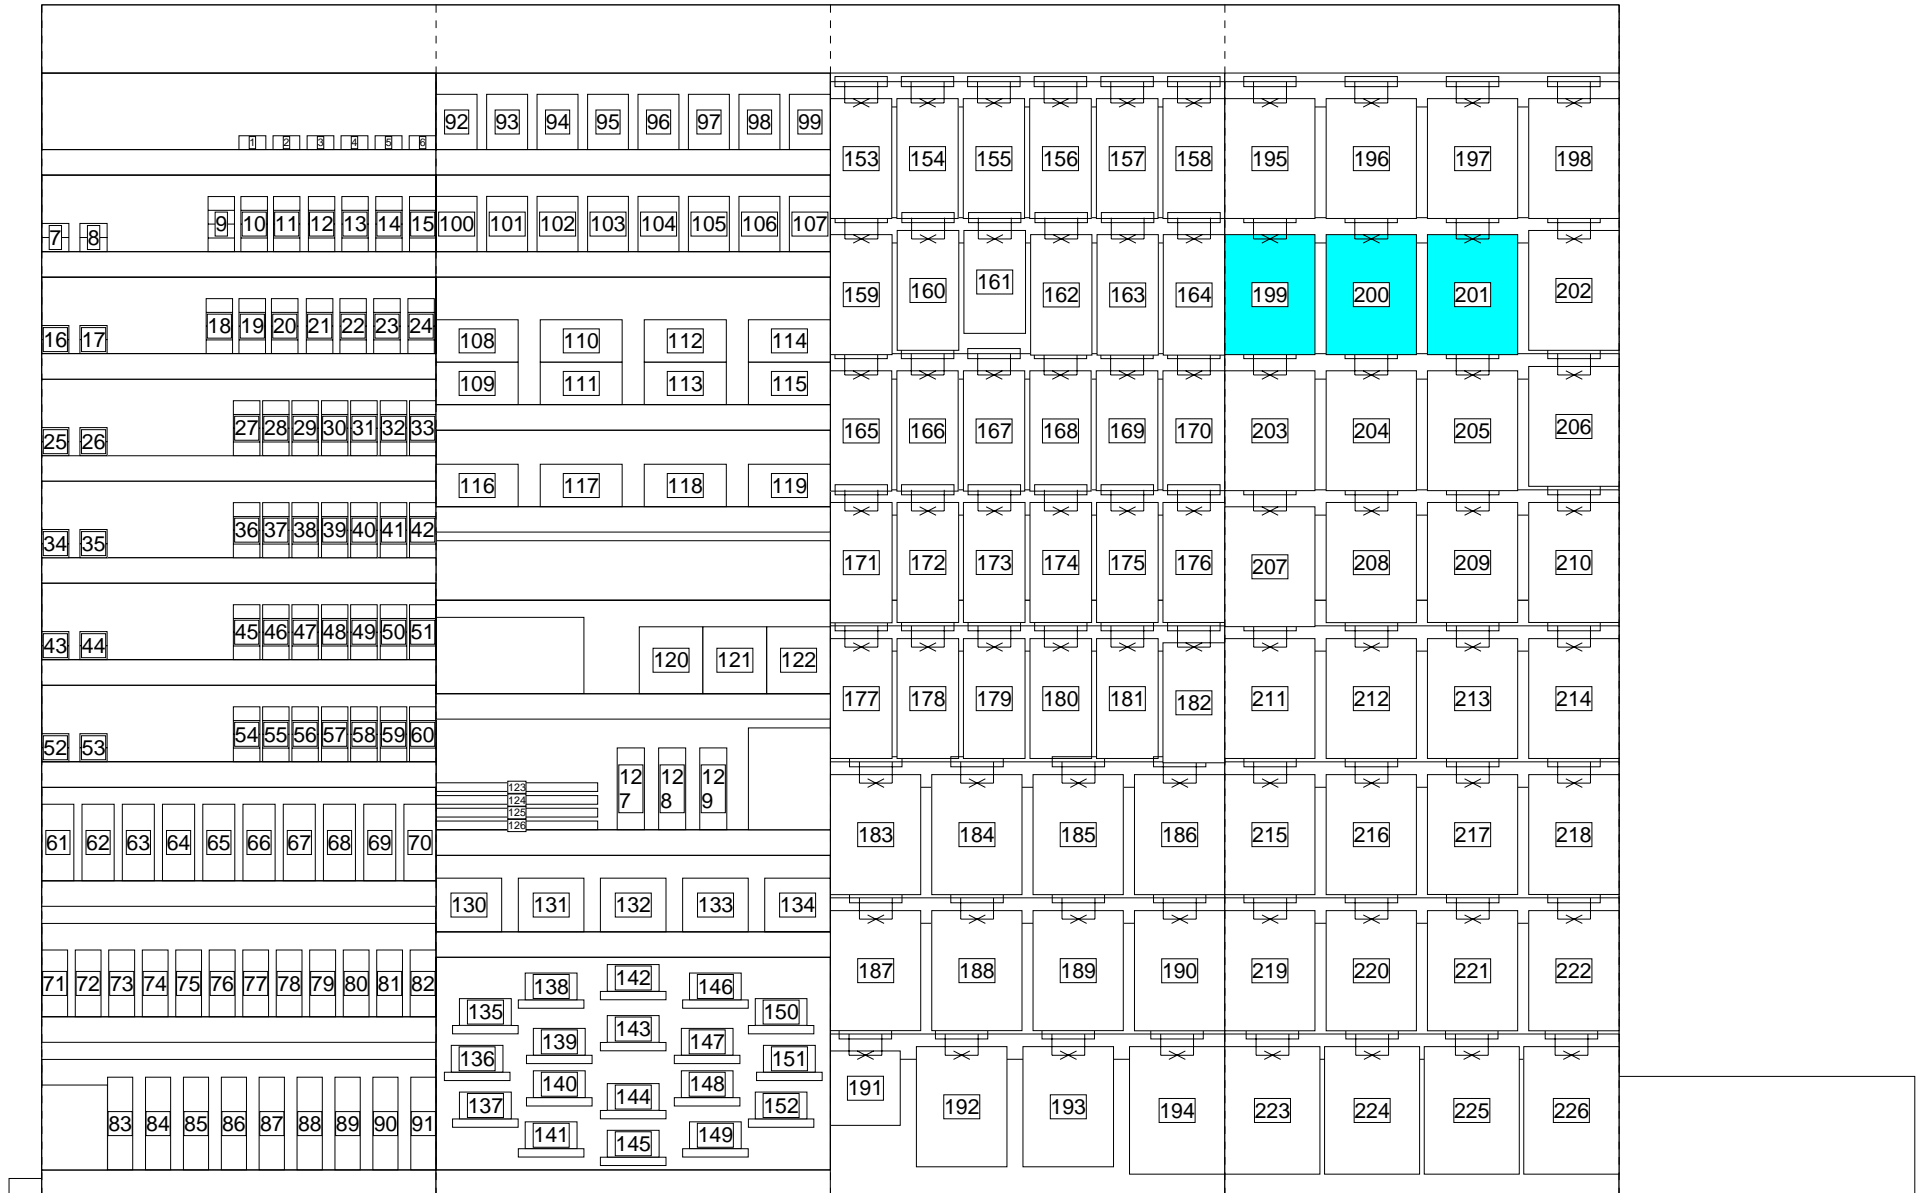

POSITION REPORT

Category Mgmt. Dept.9/28/2015

ACCOUNT: WEIS (ECLIPSE UNLIT WALL)

4' X 70" HIGH L'OREAL COSMETICS LAYOUT - SPRING 2016

WES470ECU_IS15.psa

CR REDS LIP TRY UNLIT 1.1 **						
Height = 1.50 in; Width = 12.00 in; Depth = 8.00 in						
Loc. ID	Facings	UPC	Description	Shade	Plano Code	
1	1	071249296462	Colour Riche Collection Exclusive Reds	Julianne's Red	401	
2	1	071249296493	Colour Riche Collection Exclusive Reds	Freida's Red	405	
3	1	071249296820	Colour Riche Collection Exclusive Reds	Blake's Red	402	
4	1	071249296486	Colour Riche Collection Exclusive Reds	Eva's Red	403	
5	1	071249299463	Colour Riche Collection Exclusive Reds	Zoe's Red	406	
6	1	071249296516	Colour Riche Collection Exclusive Reds	Liya's Red	407	

CR LIP TRY 1.6 UNLT **						
Height = 1.50 in; Width = 12.00 in; Depth = 8.75 in						
Loc. ID	Facings	UPC	Description	Shade	Plano Code	
7	1	071249081112	Colour Riche Lip Liner	Beyond Pink	705	
8	1	071249047521	Colour Riche Lip Liner	All About Pink	708	
9	1	071249256206	Colour Riche Lipcolour	Ballerina Shoes	135	
10	1	071249045701	Colour Riche Lipcolour	Mauved	140	
11	1	071249083352	Colour Riche Lipcolour	Tickled Pink	165	
12	1	071249074534	Colour Riche Lipcolour	Peony Pink	580	
13	1	071249256213	Colour Riche Lipcolour	I Pink You're Cute	175	
14	1	071249256220	Colour Riche Lipcolour	Pink Flamingo	180	
15	1	071249256237	Colour Riche Lipcolour	Miss Magenta	185	

CR LIP TRY 2.6 UNLT **						
Height = 1.50 in; Width = 12.00 in; Depth = 8.75 in						
Loc. ID	Facings	UPC	Description	Shade	Plano Code	
16	1	071249046197	Colour Riche Lip Liner	Forever Rose	721	
17	1	071249046203	Colour Riche Lip Liner	Eternal Mauve	751	
18	1	071249256244	Colour Riche Lipcolour	Wisteria Rose	251	
19	1	071249074541	Colour Riche Lipcolour	Blushing Berry	590	
20	1	071249045855	Colour Riche Lipcolour	Mica	620	
21	1	071249045824	Colour Riche Lipcolour	Saucy Mauve	560	
22	1	071249256251	Colour Riche Lipcolour	Everbloom	254	
23	1	071249256268	Colour Riche Lipcolour	Raspberry Rush	260	
24	1	071249256275	Colour Riche Lipcolour	Fresh as a Rose	262	

CR LIP TRY 3.6 UNLT **						
Height = 1.50 in; Width = 12.00 in; Depth = 8.75 in						
Loc. ID	Facings	UPC	Description	Shade	Plano Code	
25	1	071249046210	Colour Riche Lip Liner	Lasting Plum	772	
26	1	071249046234	Colour Riche Lip Liner	Truly Burgundy	773	
27	1	071249045633	Colour Riche Lipcolour	Classic Wine	752	
28	1	071249083376	Colour Riche Lipcolour	Sugar Plum	754	
29	1	071249045640	Colour Riche Lipcolour	Spiced Cider	755	
30	1	071249216378	Colour Riche Lipcolour	Plum Explosion	766	
31	1	071249083727	Colour Riche Lipcolour	Divine Wine	762	
32	1	071249074558	Colour Riche Lipcolour	Raisin Rapture	892	
33	1	071249216385	Colour Riche Lipcolour	Golden Grape	788	

CR LIP TRY 4.6 UNLT **						
Height = 1.50 in; Width = 12.00 in; Depth = 8.75 in						
Loc. ID	Facings	UPC	Description	Shade	Plano Code	
34	1	071249081136	Colour Riche Lip Liner	Timeless Coral	760	
35	1	071249081129	Colour Riche Lip Liner	Always Red	765	
36	1	071249074527	Colour Riche Lipcolour	Peach Fuzz	417	
37	1	071249083321	Colour Riche Lipcolour	Tropical Coral	444	
38	1	071249045787	Colour Riche Lipcolour	Volcanic	410	
39	1	071249045770	Colour Riche Lipcolour	British Red	350	
40	1	071249216392	Colour Riche Lipcolour	Ruby Flame	317	
41	1	071249083765	Colour Riche Lipcolour	True Red	315	
42	1	071249216408	Colour Riche Lipcolour	Blazing Lava	303